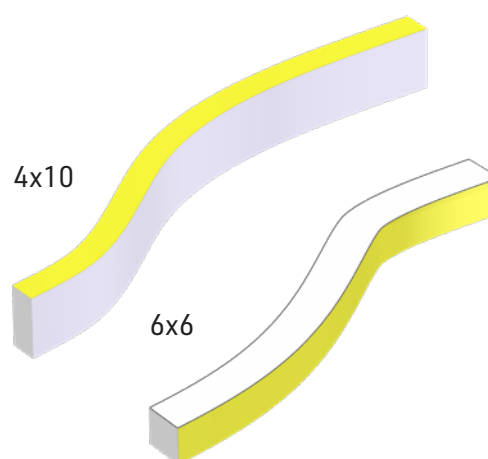

SNAKE 6x6 - 4x10

Strip flessibile in silicone ad alta luminosità da incasso totale.

Flexible LED strip made of silicone, continuous diffusing white effect, recessed or surface mounting.

DIMENSIONI (mm):

Dimensions (mm):

TEMPERATURA COLORE:

Color temperature:

CONSUMO ENERGETICO:

Energy consumption:

Snake 6 x 6, 6 W / mt, 24 Vdc

Snake 4 x 10, 8 W / mt, 24 Vdc

PRODOTTO PERSONALIZZABILE:

Customizable product:

Incasso

Fixing system:

Recessed

6 x 6 4000 K