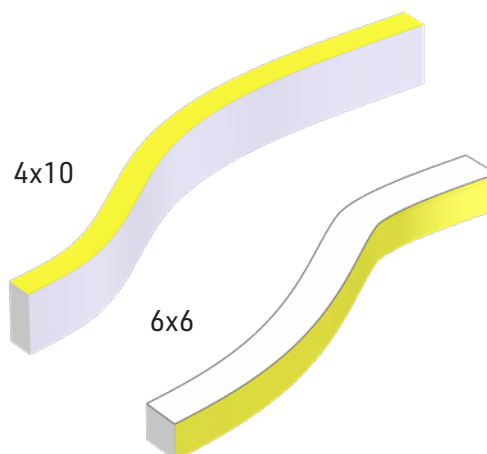

SNAKE 6x6 - 4x10

Strip flessibile in silicone ad alta luminosità da incasso totale.

Flexible LED strip made of silicone, continuous diffusing white effect, recessed or surface mounting.

DIMENSIONI (mm):

Dimensions (mm):

TEMPERATURA COLORE:

Color temperature:

CONSUMO ENERGETICO:

Energy consumption:

Snake 6 x 6, 6 W / mt, 24 Vdc

Snake 4 x 10, 8 W / mt, 24 Vdc

PRODOTTO PERSONALIZZABILE:

Customizable product:

Incasso

Fixing system:

Recessed

6 x 6 4000 K